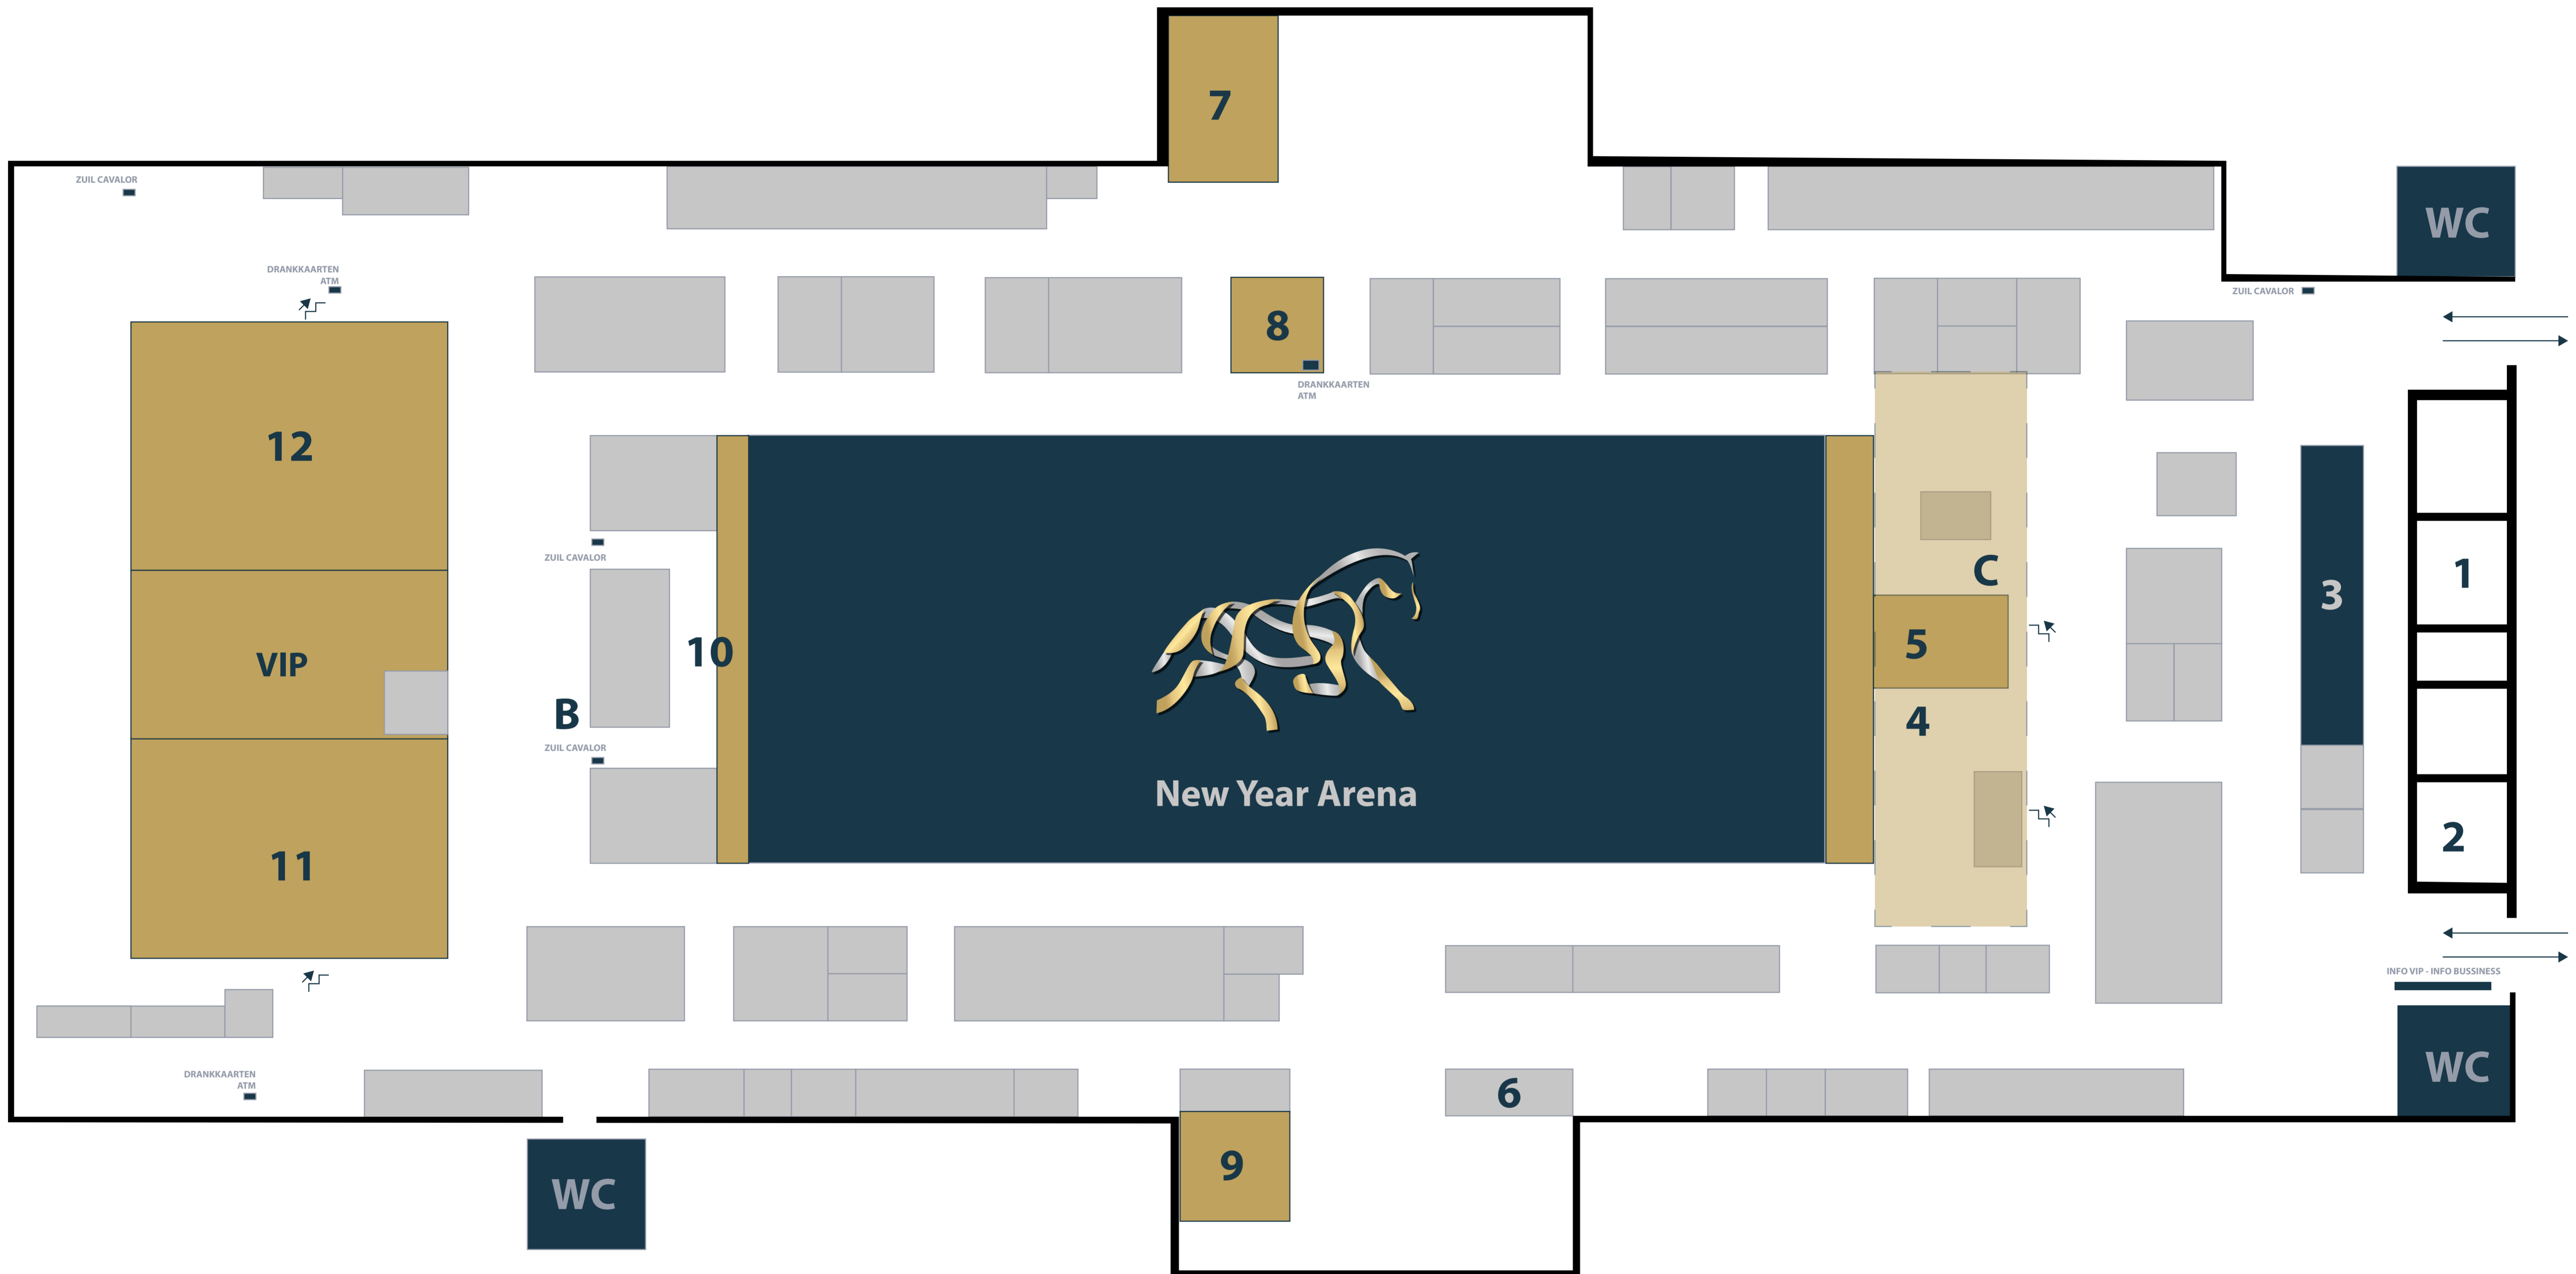

**817**  
Plastpoint

**820**  
Spoelders

**818-819**  
Dominique  
Fotoaraaf

**KIDS CORNER**

INFO VIP - INFO BUSSINESS

**WC**

**WC**

- 1. Business Seats
- 2. Grand Stand Seats
- 3. Business Terrace (1st floor)
- 4. VIP Loges
- 5. VIP Lounge (1st floor)

- 6. Brasserie Pomme d'Api (1st floor)
- 7. VIP Terrace (1st floor)
- 8. Rooftop (1st floor)
- 9. International Sport Office
- 10. Crew & Riders Restaurant

- 11. JM Grooms & Riders Bar
- 12. Burgers & Beer
- 13. Press Centre
- 14. Jurybox & Press terrace (1st floor)
- 15. Accreditation Office & Shuttle

- 16. General Office (1st floor)
- 17. Storage Office
- 18. Stable office & Grooms Lounge
- A. Vending Machine JM Paycard

- 1. Guest Office
- 2. Business Seat Desk
- 3. Vestiaire
- 4. JM Skybar + Jury Box NY Arena