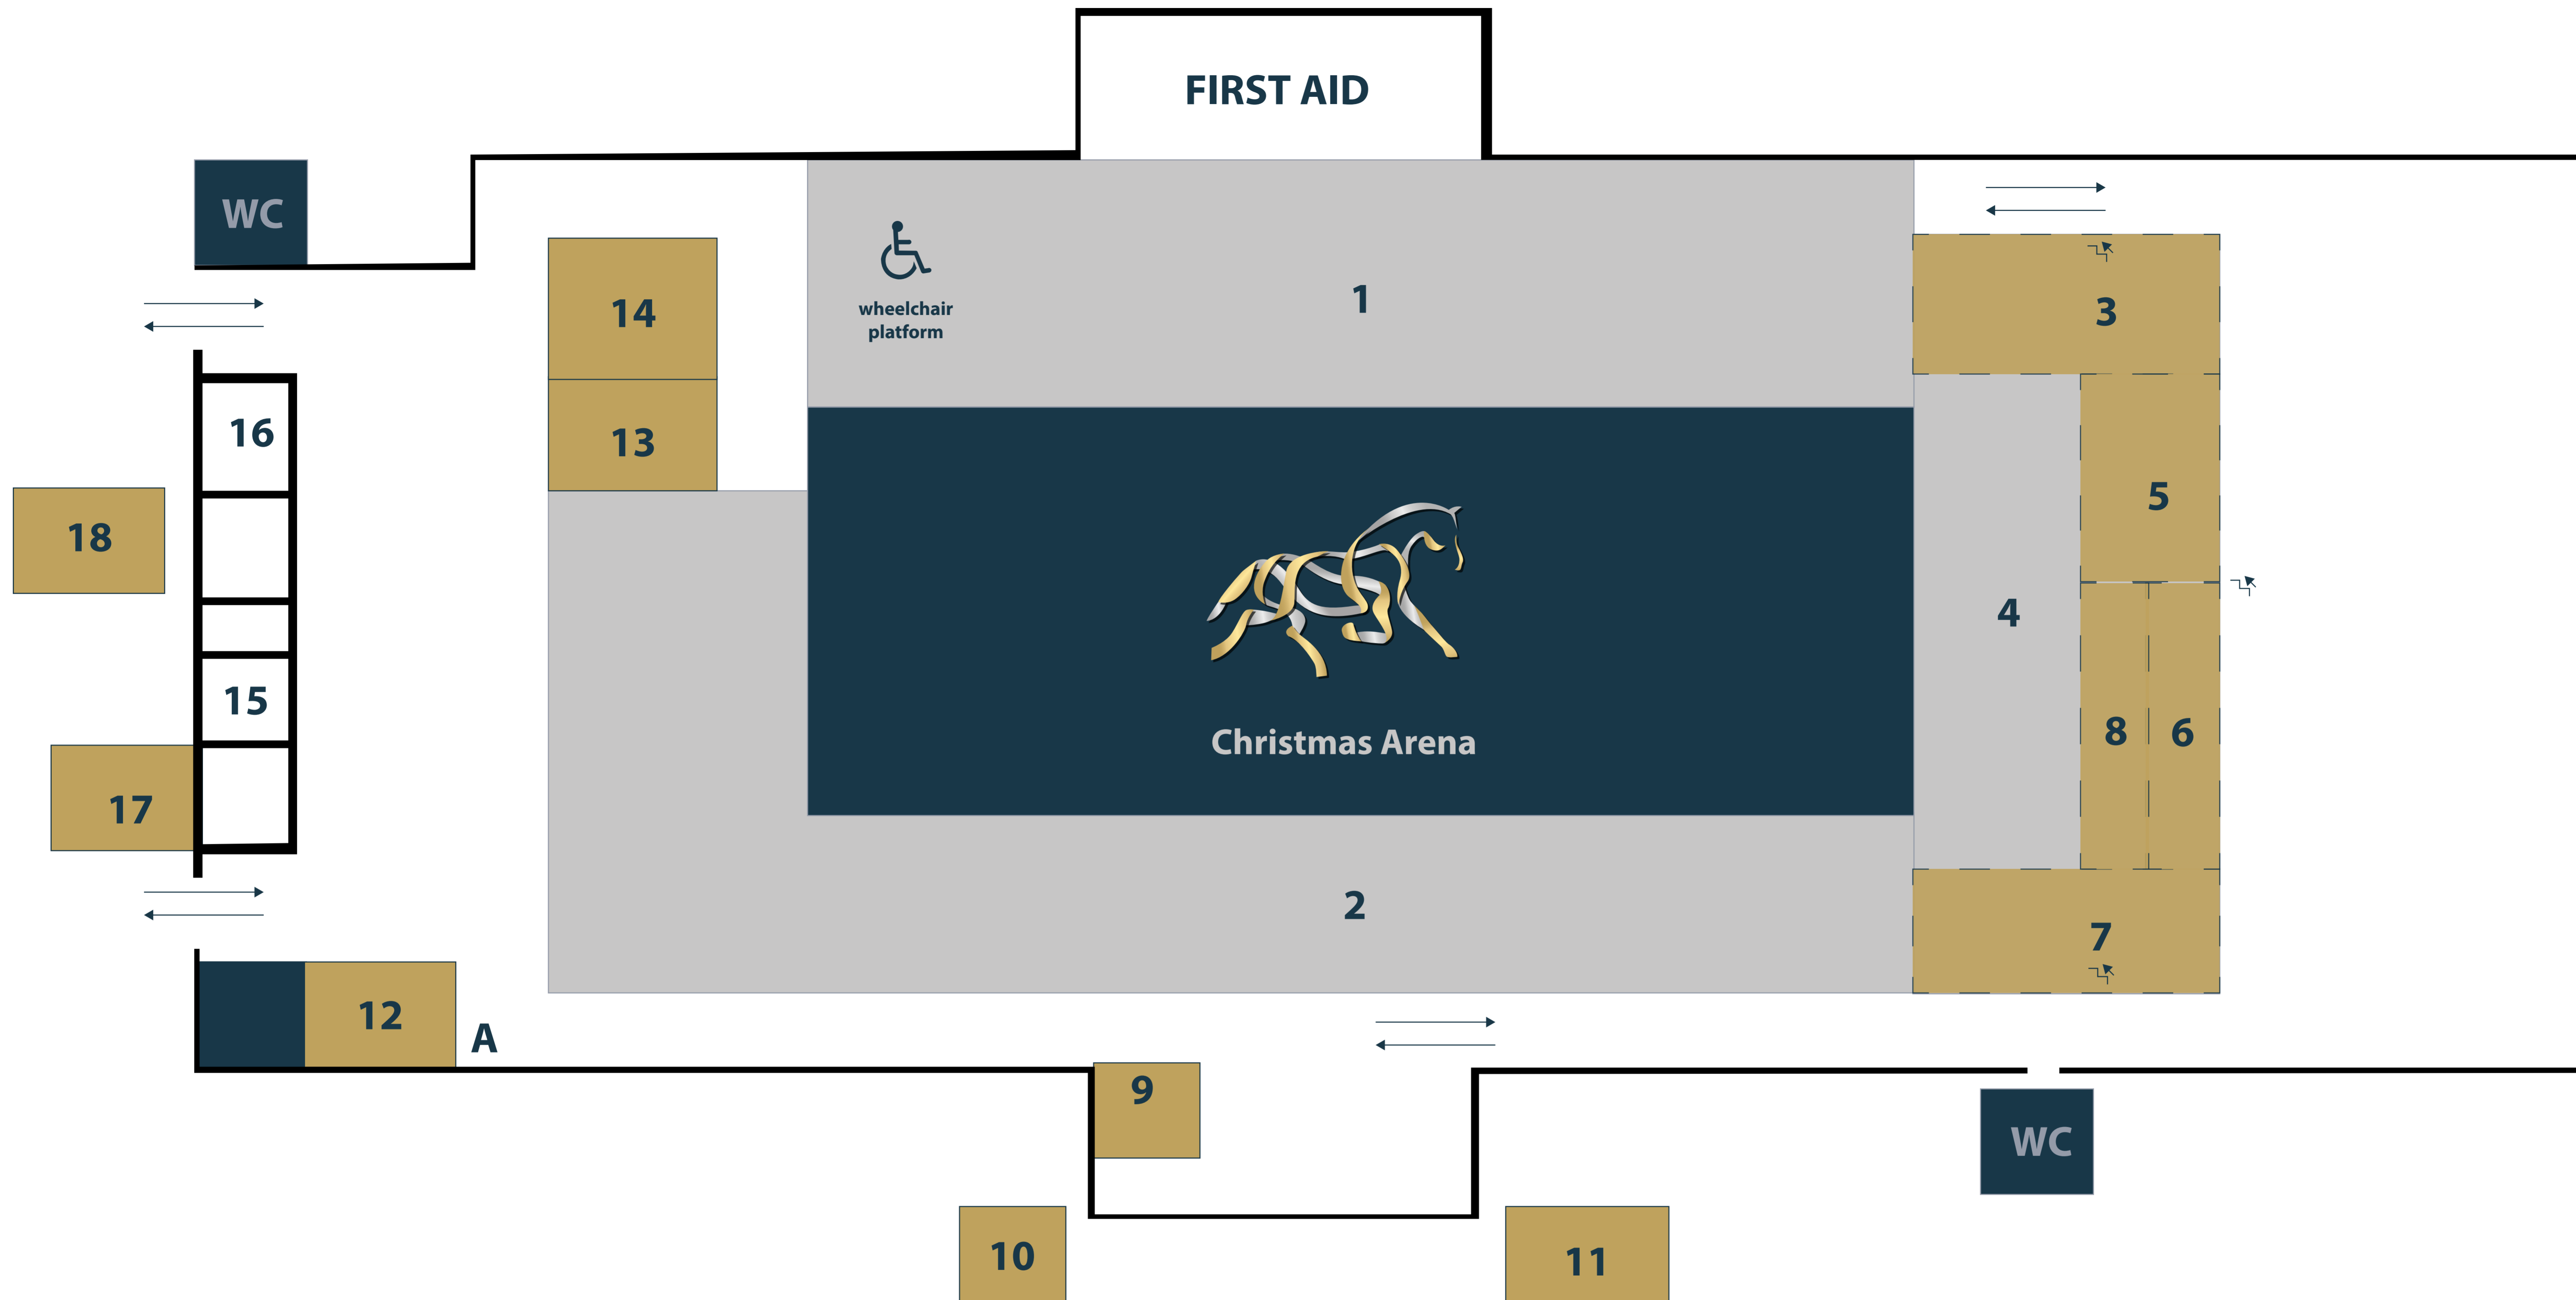

**817**  
Plastpoint

**820**  
Spoelders

**818-819**  
Dominique  
Fotoaraaf

**KIDS CORNER**

INFO VIP - INFO BUSSINESS

**WC**

**WC**

- 1. Business Seats
- 2. Grand Stand Seats
- 3. Business Terrace (1st floor)
- 4. VIP Loges
- 5. VIP Lounge (1st floor)

- 6. Brasserie Pomme d'Api (1st floor)
- 7. VIP Terrace (1st floor)
- 8. Rooftop (1st floor)
- 9. International Sport Office
- 10. Crew & Riders Restaurant

- 11. JM Grooms & Riders Bar
- 12. Burgers & Beer
- 13. Press Centre
- 14. Jurybox & Press terrace (1st floor)
- 15. Accreditation Office & Shuttle

- 16. General Office (1st floor)
- 17. Storage Office
- 18. Stable office & Grooms Lounge
- A. Vending Machine JM Paycard

- 1. Guest Office
- 2. Business Seat Desk
- 3. Vestiaire
- 4. JM Skybar + Jury Box NY Arena

- 5. JM Food Corner
- 6. New Year Bar
- 7. Burgers & Beer
- 8. JM Coffee Corner

- 9. National Sport Office
- 10. Nikki Club
- 11. JM Café
- 12. Business Café

- B. Vending Machine JM Paycard
- C. Vending Machine JM Paycard