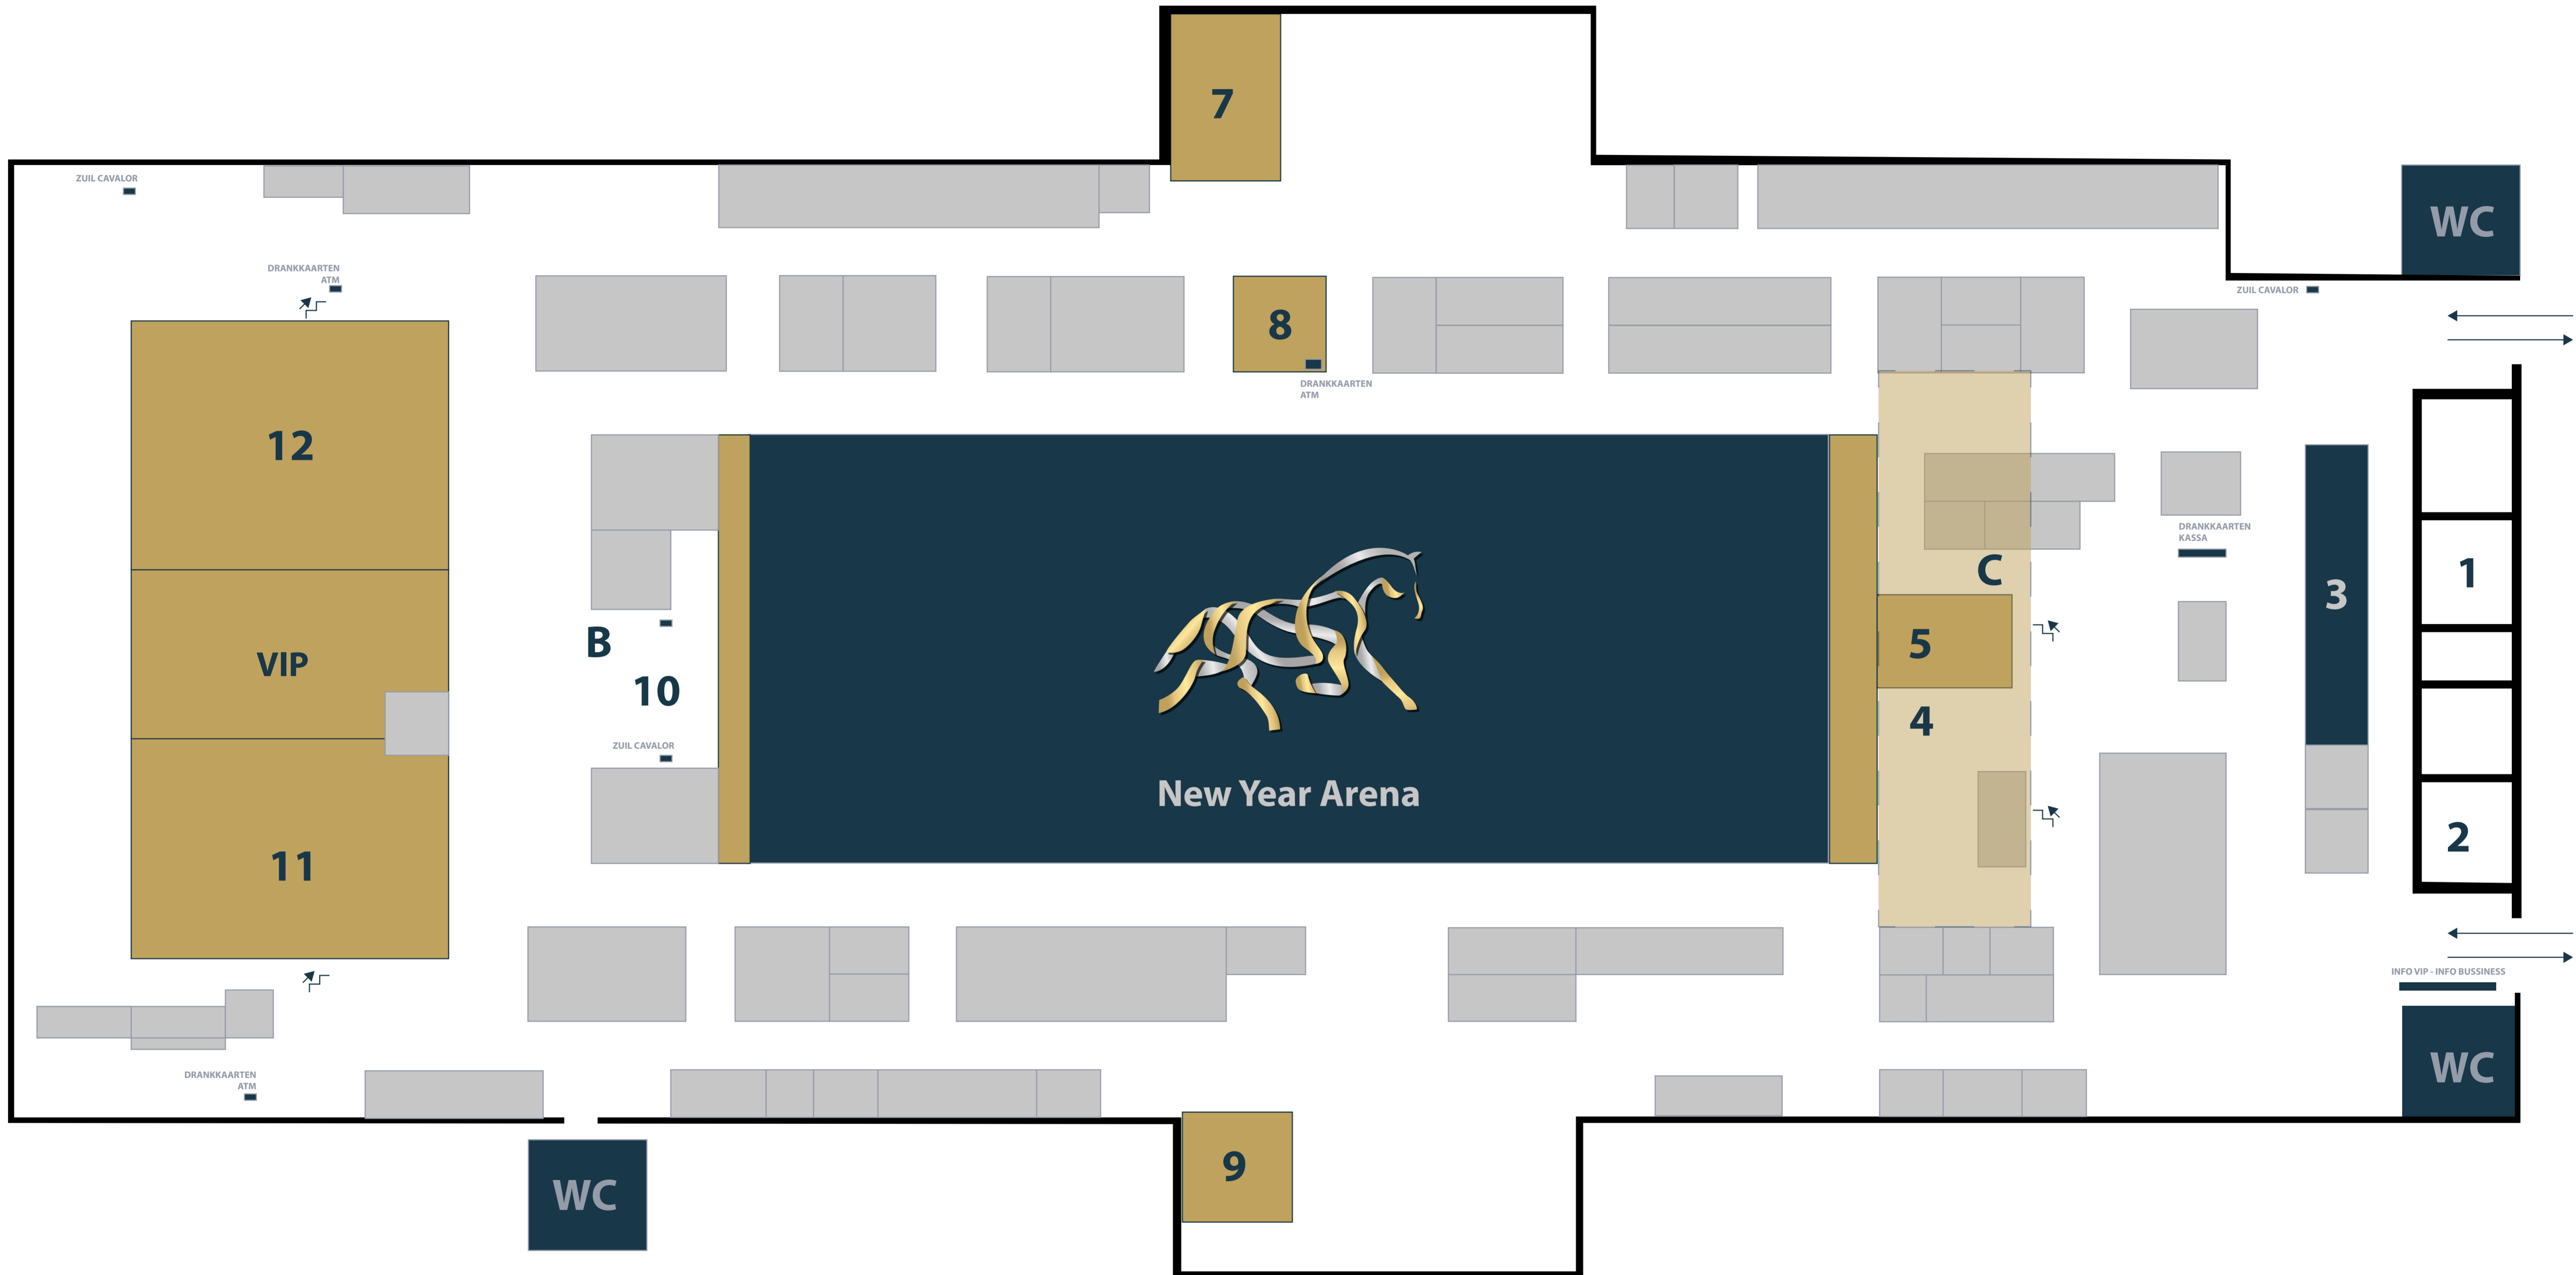

- 1. Business Seats
- 2. Grand Stand Seats
- 3. Business Terrace (1st floor)
- 4. VIP Loges
- 5. VIP Lounge (1st floor)

- 6. Brasserie Pomme d'Api (1st floor)
- 7. VIP Terrace (1st floor)
- 8. Rooftop (1st floor)
- 9. International Sport Office
- 10. Crew & Riders Restaurant

- 11. JM Grooms & Riders Bar
- 12. Burgers & Beer
- 13. Press Centre
- 14. Jurybox & Press terrace (1st floor)
- 15. Accreditation Office & Shuttle

- 16. General Office (1st floor)
- 17. Storage Office
- 18. Stable office & Grooms Lounge
- A. Vending Machine JM Paycard

- 1. Guest Office
- 2. Business Seat Desk
- 3. Vestiaire
- 4. JM Skybar + Jury Box NY Arena

- 5. JM Food Corner
- 6. New Year Bar
- 7. Burgers & Beer
- 8. JM Coffee Corner

- 9. National Sport Office
- 10. Nikki Club
- 11. JM Café
- 12. Business Café